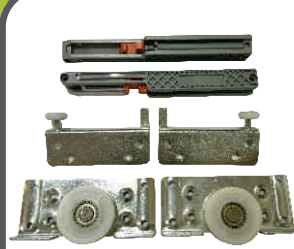

RAJ - 22

Double Track Soft Close Roller Wardrobe Sliding Fitting

Package : 40 Set
Finish : Blue Zinc