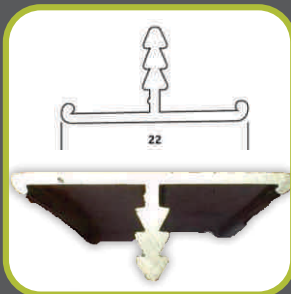

RAJ - 47

Aluminum Edge Profile

Features:

- MM : 22 MM
- Finish : Polished Finish
- Packing : 50 Sets
- Weight : 110 grm.
- Application : Shutter, Drawer & Sliding Doors