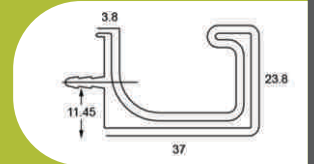

RAJ - 41

G-Handle

Finish - Anodished, Polished, Brushed, CP, Rose Gold, SS

Features:

- Packing : 20 Sets
- Weight : 1.400 gm
- Length : 3 Mtr.
- Application : Shutter, Drawers & Sliding Doors

RAJ - 42

Frame Profile

Finish - Anodished, Polished, Brushed, CP, Rose Gold, SS

Features:

- Packing : 20 Sets
- Weight : 1.500 gm
- Length : 3 Mtr.
- Glass Thickness : 4 MM
- Front view : 4 MM
- Application : Shutter, Drawers & Sliding Doors

RAJ - 43

Frame Handle Profile

Finish - Anodished, Polished, Brushed, CP, Rose Gold, SS

Features:

- Packing : 10 Sets
- Weight : 1.800 gm
- Length : 3 Mtr.
- Glass Thickness : 4 MM
- Front view : 9 MM + 22 MM
- Application : Shutter, Drawers & Sliding Doors