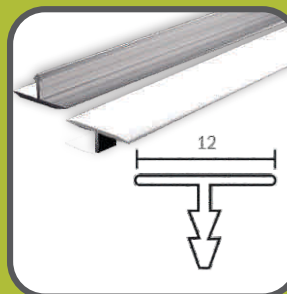

RAJ - 50

Aluminum Edge Profile

Features:

- MM : 12 MM
- Finish : Polished Finish
- Packing : 200 Sets
- Weight : 90 grm.
- Application : Doors & Walls