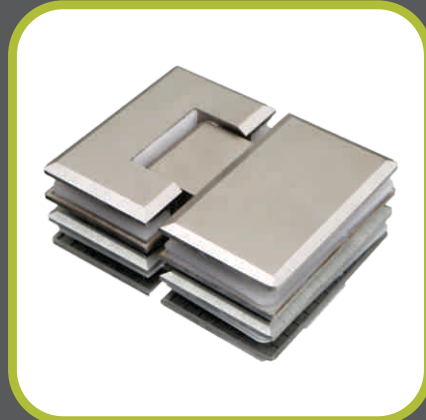

RAJ - 98

180° Glass to Glass Hinge

Features:

- Type : Square Straight Edge
- Cover : 201 Stainless Steel
- Finish : Satin Finish
- Packing : 20 Sets