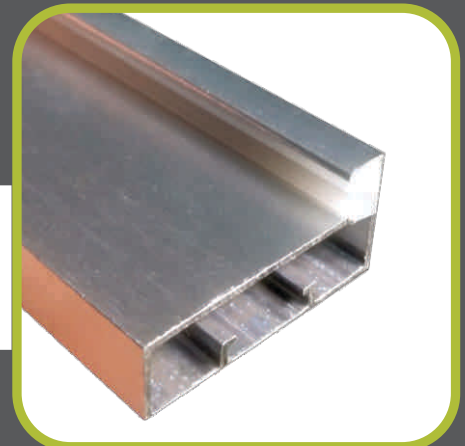

Features:

- Packing : 20 Sets
- Weight : 1.500 gm
- Length : 3 Mtr.
- Glass Thickness : 4 MM
- Front view : 4 MM
- Application : Shutter, Drawers & Sliding Doors