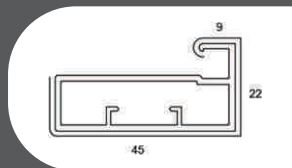

Features:

- Packing : 20 Sets
- Weight : 1.500 gm
- Length : 3 Mtr.
- Glass Thickness : 4 MM
- Front view : 4 MM
- Application : Shutter, Drawers & Sliding Doors