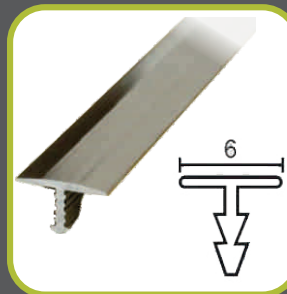

RAJ - 48

Aluminum Edge Profile

Features:

- MM : 6 MM
- Finish : Polished Finish
- Packing : 200 Sets
- Weight : 72 grm.
- Application : Doors & Walls