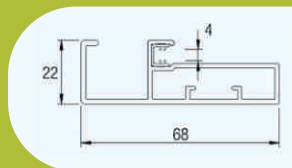

Features:

- Packing : 10 Sets
- Weight : 1.800 gm
- Length : 3 Mtr.
- Glass Thickness : 4 MM
- Front view : 9 MM + 22 MM
- Application : Shutter, Drawers & Sliding Doors