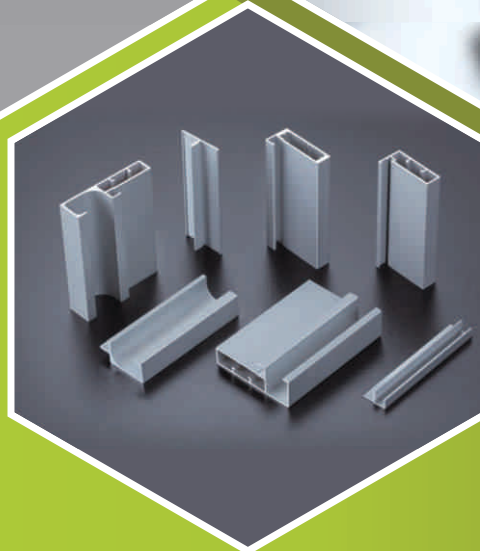

Rajvanshi®
A Touch Of Italy

International Collection

**THE BEST
QUALITY**

WWW.RAJVANSHITELESCOPIC.COM